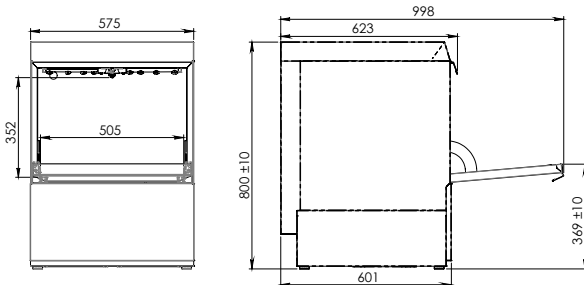

500 x 500 mm

355 mm

60-120-180
240-LC sec

60 racks/h

1,7 L

230V/400V
15A/9,6A
3,4Kw/6,6Kw

tech

Tank capacity	17 L
Boiler capacity	7 L
Wash pump power	0.75 hp / 0,55 Kw
Tank element	2,8 Kw
Boiler element	2,8 - 6 kW 400V
Standard included	

Inlet water pressure	2 - 4 bar
Inlet water temperature	55 °C
Final rinse temperature	82 °C
Wash temperature	55 °C
Weight	60 Kg

2 racks 500x500 plates/univ.+insert cutlery

dim